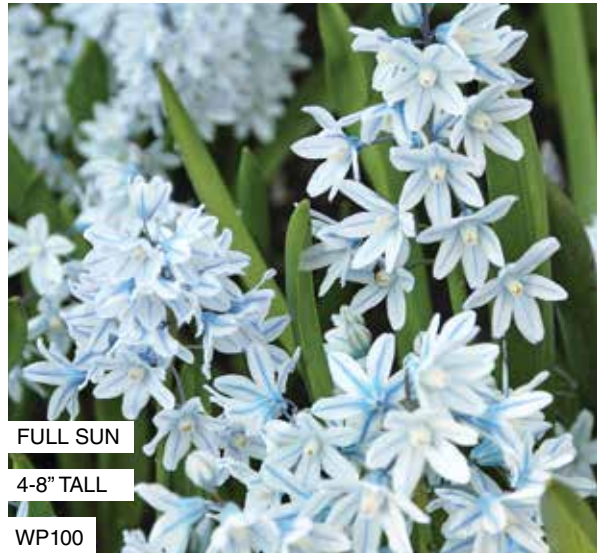

WP122 **\$17.00**

All Products are 100% Guaranteed

**Just
\$.74
per
bulb!**

PARTIAL SHADE

4-24" TALL

WP105

Cool Blue Collection - 46 bulbs
(Coleccion Azul - 46 bulbos)

Create an effective color accent in your spring garden with our Cool Blue Collection. We've put together 46-bulbs: Crocus, Grape Hyacinths, Dutch Iris, and Striped Squill, all with flowers in shades of blue.

WP105 \$34.00

FULL SUN

4-8" TALL

WP100

Striped Squill - 20 bulbs
(Rayes de Escila - 15 bulbos)

Among the first to bloom in the season. These flowers emit a delicate sweet fragrance and are perfect for mass planting and naturalizing.

WP100 \$9.50

FULL SUN

8-10" TALL

WP103

Anemone Mr. Fokker - 15 bulbs
(Anemone Azul - 15 bulbos)

Bright blue poppy-like blooms, Blue Anemone are some of the showiest flowers in the early summer garden.

WP103 \$17.00