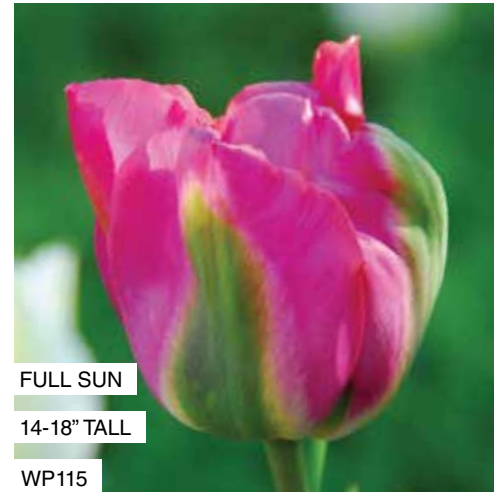

WP106 **\$10.00**

FULL SUN
12-18" TALL
WP112

PARTIAL SHADE
6-8" TALL
WP110

Sky Blue Lily - 10 bulbs
(El Cielo los Lirios Azules - 10 bulbos)

Elegant sprays of stunning blue grace the late spring garden - a delightful accent planting or beautiful color contrast.

WP112 **\$9.00**

Mixed Grape Hyacinths - 16 bulbs
(Muscari de Jacinto de Uva - 16 bulbos)

Clusters of mixed blue, purple, white and bi-color flowers form atop stems 6 to 8 inches tall in early spring. A nice "filler" between other bulbs.

WP110 **\$13.50**

FULL SUN
6-8" TALL
WP123

FULL SUN
14-18" TALL
WP115

Pink Allium - 25 bulbs
(Allium Rosados - 25 bulbos)

Flower buds burst open like sparklers to reveal beautiful bell-shaped flowers. A truly unique variety perfect for borders and the natural garden.